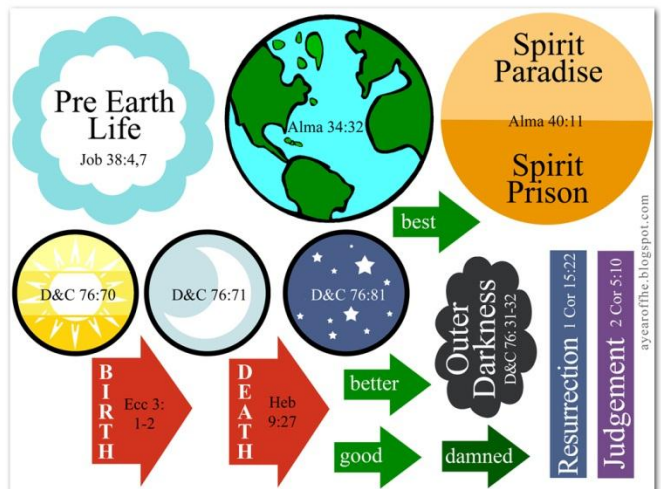

Plan of Salvation Cut-Outs

by Emilie Ahern
with art from LDS artists and clip art
2011 - ayearoffhe.blogspot.com

TODDLERS

pictures only
basic plan concepts
mortal body/spirit body cards

CHILDREN

purpose of mortal life
word labels
work within spirit world
mortal body/spirit body cards

TEENS

scripture references
judgement and resurrection
outer darkness
degrees within celestial kingdom

Judgement 2 Cor 5:10

Resurrection 1 Cor 15:22