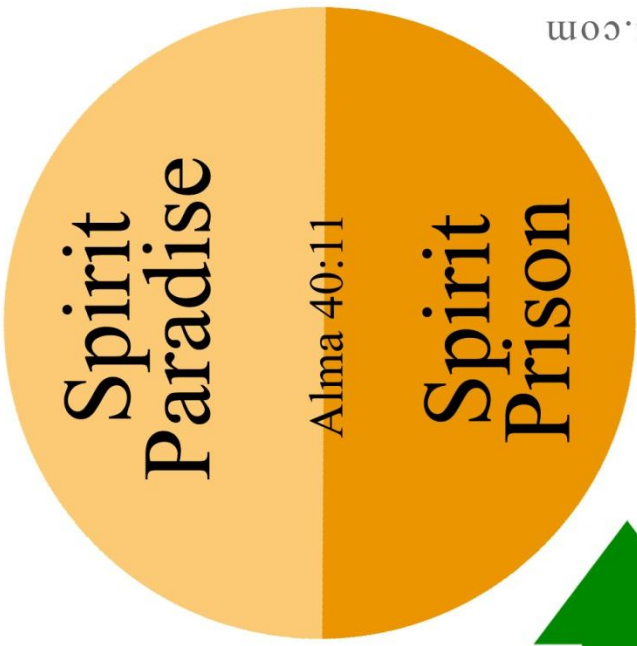

Plan of Salvation Cut-Outs

by Emilie Ahern
with art from LDS artists and clip art
2011 - ayearoffhe.blogspot.com

TODDLERS

pictures only
basic plan concepts
mortal body/spirit body cards

CHILDREN

purpose of mortal life
word labels
work within spirit world
mortal body/spirit body cards

TEENS

scripture references
judgement and resurrection
outer darkness
degrees within celestial kingdom

Judgement 2 Cor 5:10

Resurrection 1 Cor 15:22